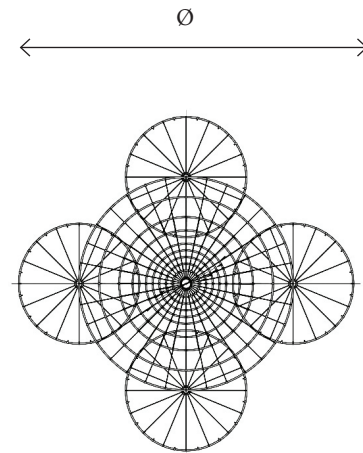

KANDELA

ATELIER SERIES

SMD - 26

Specifications:

IP20 rated
Lighting system: 288 x LED
Max Wattage: 288 x 1W
Color temperature: 2000-4000K

Dimensions:

Ø 200-25/32" (5100mm) | H 189" (4800mm)

Frame materials:

steel

Frame material finishing/coating:

paint
naturally polished

Shade/diffuser material:

acrylic

Coating color:

- brass | BR S02
- burnished brass | BB S03
- matte chrome | MT S04
- gold | GL S01