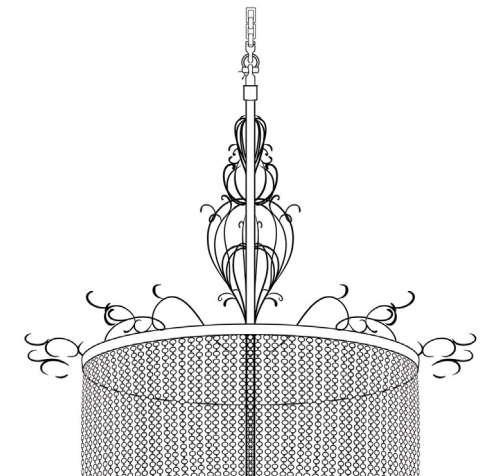

Shade/diffuser material:

glass
crystal