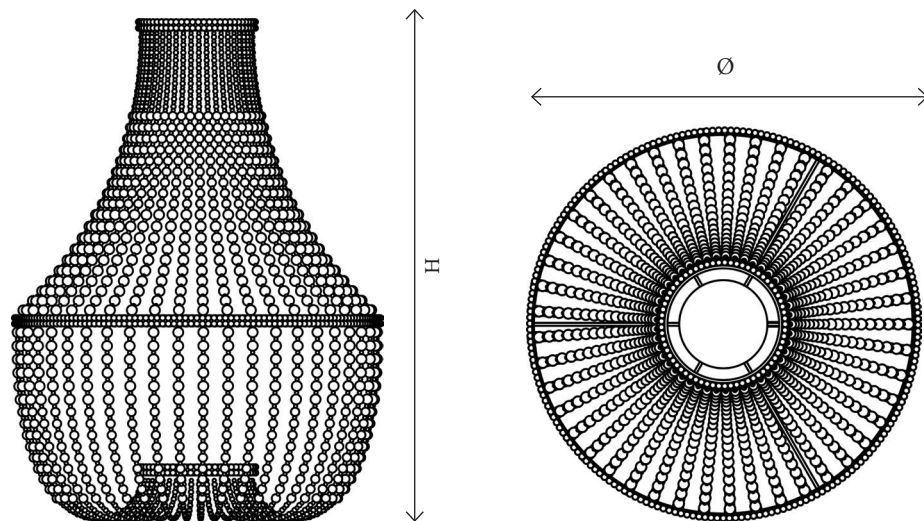

KANDELA

ATELIER SERIES

SMD - 09

Specifications:

IP20 rated
Lighting system: 6 x E14
Max Wattage: 6 x 20W
Color temperature: 2000-4000K

Dimensions:

Ø 31-1/2" (800mm) | H 47-1/4" (1200mm)

Frame materials:

steel

Frame material finishing/coating:

paint
naturally polished

Shade/diffuser material:

glass
marble
wood