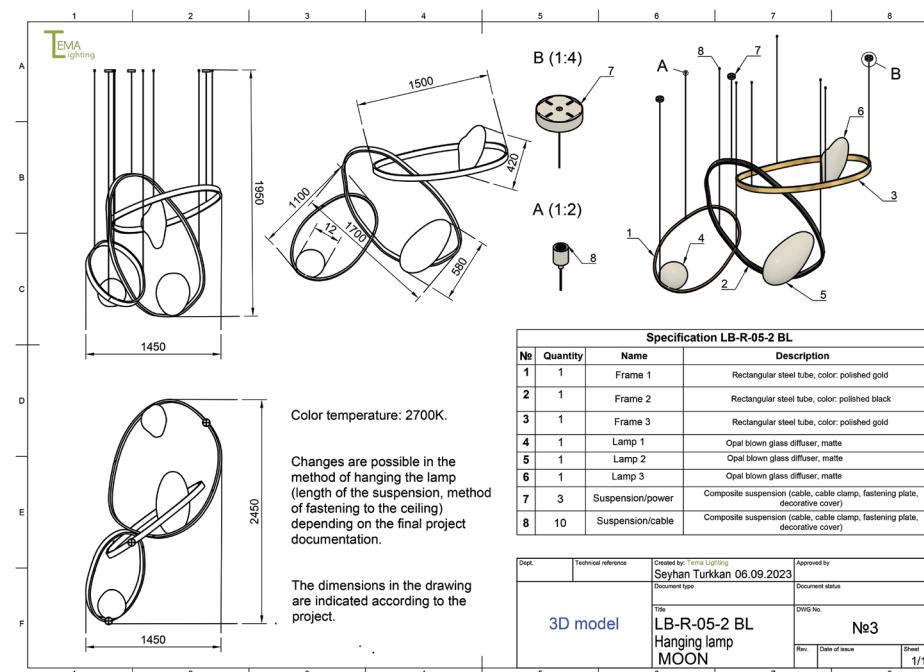

Any idea turns into a unique design object, step by step passing its way through all stages of its implementation.

The first stage is the time when all the author's images and thoughts materialize in sketches and drawings.

Next - analysis and structuring of sketches in order to convert them into drawings and create a complete image of the future model, using technology,

An important stage is the material embodiment of the model from the drawing stage into a finished sample, in which all the thoughts and ideas of the author come to life.

Each model is unique, each sample is unique. But when project authors, designers and technicians work together, in conjunction with each other, based on mutual understanding and attention to teamwork, then after days, and sometimes months, lines and shapes take on a material appearance in not just one, but in several unique objects.