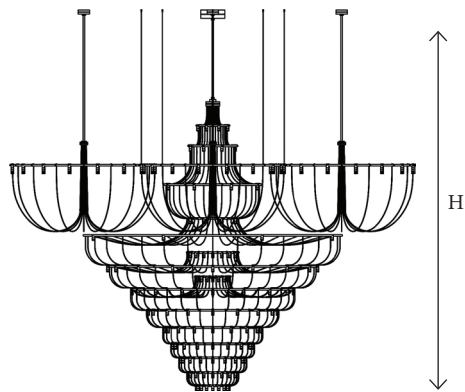

KANDELA

ATELIER SERIES

SMD - 26

Specifications:

IP20 rated
Lighting system: 288 x LED
Max Wattage: 288 x 1W
Color temperature: 2000-4000K

Dimensions:

Ø 200-25/32" (5100mm) | H 189" (4800mm)

Frame materials:

steel

Frame material finishing/coating:

paint
naturally polished

Shade/diffuser material:

acrylic

Coating color:

- brass | BR S02
- burnished brass | BB S03
- matte chrome | MT S04
- gold | GL S01