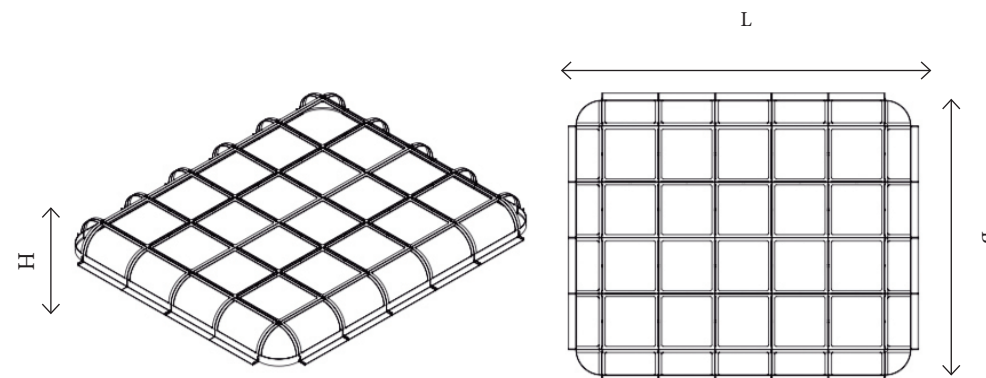

Shade/diffuser material:

GT-2001
NT-2001
composite