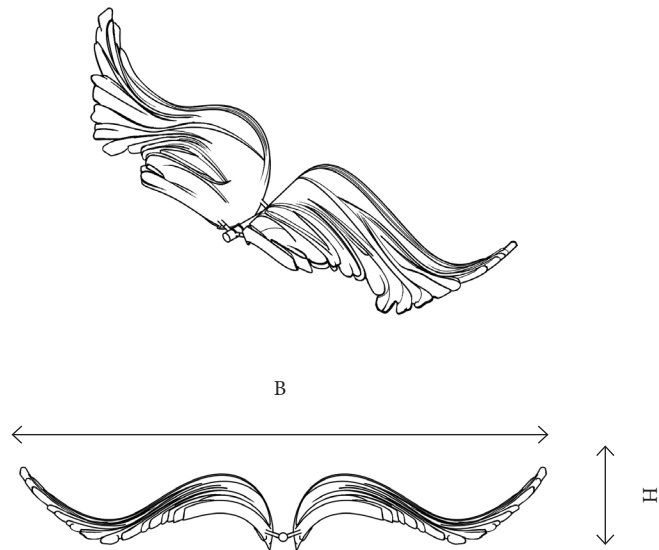

B 20-15/32" (520mm) | H 10" (250mm)

Frame materials:

steel

Shade/diffuser material:

glass

Frame material finishing/coating:

paint

naturally polished