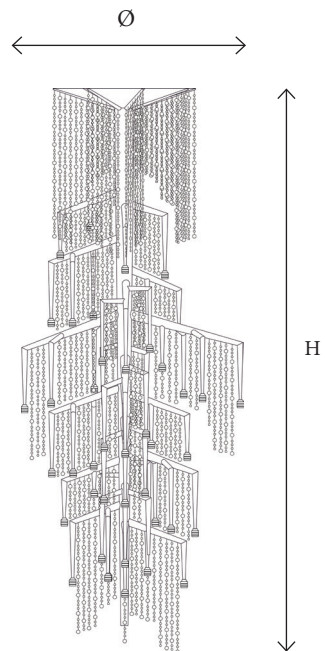

KANDELA

ATELIER SERIES

SMD - 53

Specifications:

IP20 rated
Lighting system: 60 x LED
Max Wattage: 60 x 1W
Color temperature: 2000-4000K

Dimensions:

Ø 31-1/2" (800mm) | H 118" (3000mm)

Frame materials:

brass

Shade/diffuser material:

crystal

Frame material finishing/coating:

naturally polished

Coating color:

- brass | BR S02
- burnished brass | BB S03
- matte chrome | MT S04
- gold | GL S01