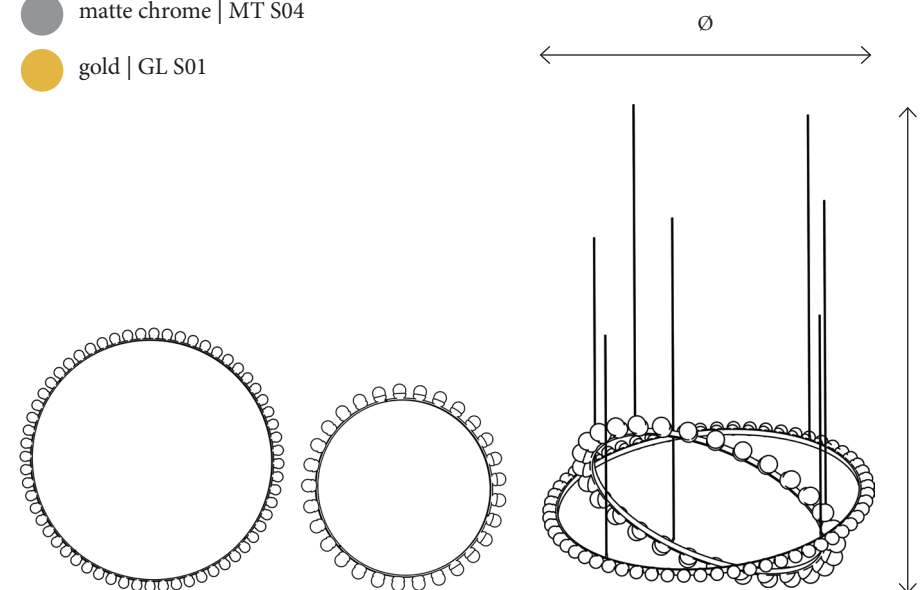

Shade/diffuser material:

glass