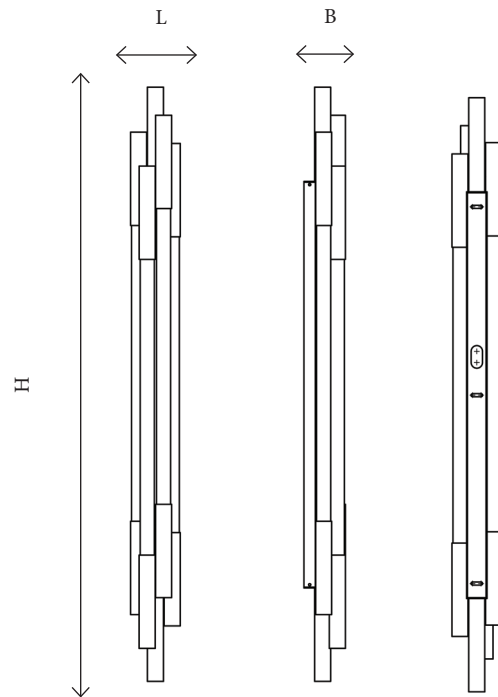

KANDELA

CONCEPT SERIES

DMD - 17

Specifications:

IP20 rated
Lighting system: LED strip
Color temperature: 2000-4000K

Dimensions:

L 3-15/32" (88mm) | B 2-7/8" (73mm)
H 41-11/32 (1050mm)

Frame materials:

steel

Shade/diffuser material:

glass

Frame material finishing/coating:

anodizing
paint
naturally polished

Coating color:

- brass | BR S02
- burnished brass | BB S03
- matte chrome | MT S04
- gold | GL S01