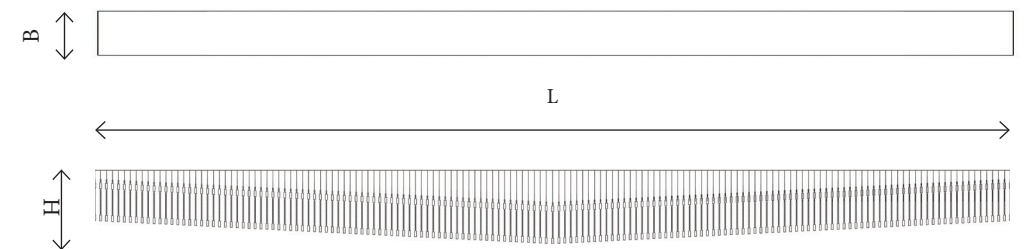

ATELIER SERIES

KANDELA

SMD - 57

Specifications:

IP20 rated
Lighting system: 60 x LED
Max Wattage: 60 x 1 W
Color temperature: 2000-4000K

Dimensions:

L 197" (5000mm) | B 19-11/16 (500mm)
H 31-1/2" (800mm)

Frame materials:

stainless steel

Frame material finishing/coating:

naturally polished

Shade/diffuser material:

glass
crystal