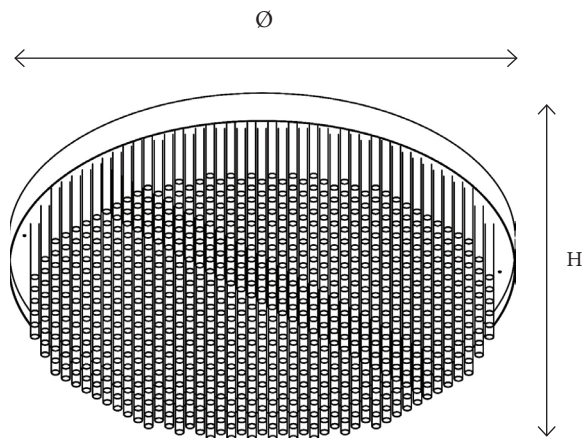

KANDELA

ATELIER SERIES

YMD - 16

Specifications:

IP20 rated
Lighting system: 21 x G5.3
Max Wattage: 18W x 21
Color temperature: 2000-4000K

Dimensions:

Ø 118-7/64" (3000mm) | H 31-1/2" (800mm)

Frame materials:

steel

Frame material finishing/coating:

paint
naturally polished

Shade/diffuser material:

glass

Coating color:

- brass | BR S02
- burnished brass | BB S03
- matte chrome | MT S04
- gold | GL S01