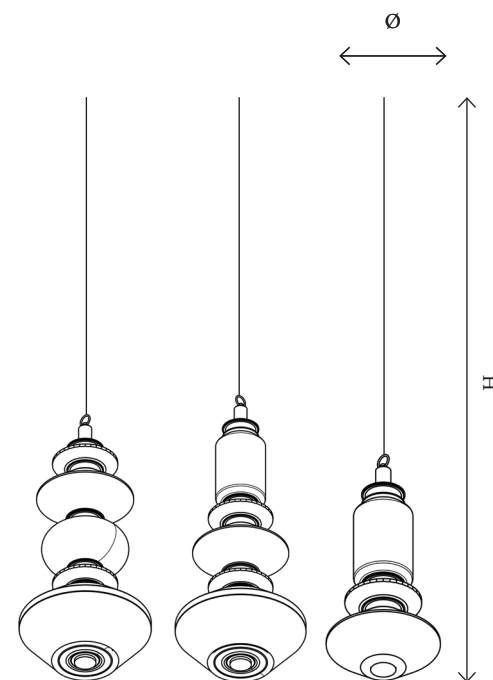

KANDELA

CONCEPT SERIES

SMD - 32

Specifications:

IP20 rated
Lighting system: 2 x LED
Max Wattage: 2 x 5W
Color temperature: 2000-4000K

Dimensions:

Ø 5-29/32" (150mm) | H 59" (1500mm)

Frame materials:

aluminum

Frame material finishing/coating:

anodizing
paint
naturally polished

Coating color:

- brass | BR S02
- burnished brass | BB S03
- matte chrome | MT S04
- gold | GL S01

Shade/diffuser material:

glass