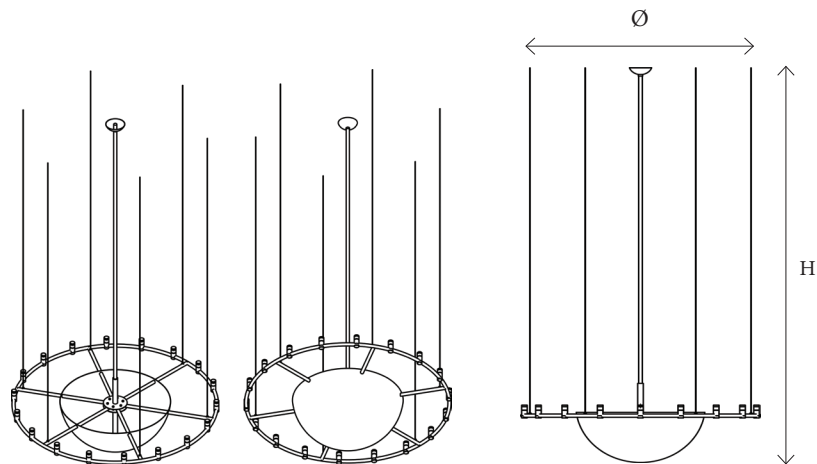

KANDELA

ATELIER SERIES

SMD - 25

Specifications:

IP20 rated
Lighting system: 19 x G9
Max Wattage: 19 x 3W
Color temperature: 2000-4000K

Dimensions:

Ø 51" (1300mm) | H 55" - 98" (1500 - 2500mm)

Frame materials:

brass
aluminum

Frame material finishing/coating:

anodizing
paint
naturally polished

Coating color:

- brass | BR S02
- burnished brass | BB S03
- matte chrome | MT S04
- gold | GL S01