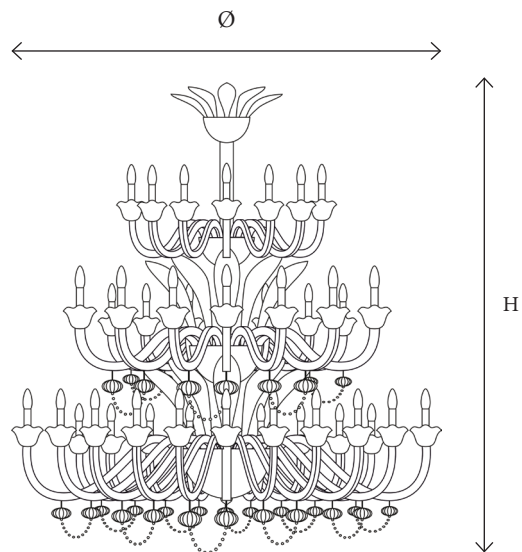

KANDELA

ATELIER SERIES

SMD - 54

Specifications:

IP20 rated
Lighting system: 38 x E14
Max Wattage: 38 x 46W
Color temperature: 2000-4000K

Dimensions:

L 47-1/4" (1200mm) | B 110-15/64 (2800mm)
H 78-47/64" (2000mm)

Frame materials:

steel

Frame material finishing/coating:

naturally polished

Shade/diffuser material:

glass
crystal